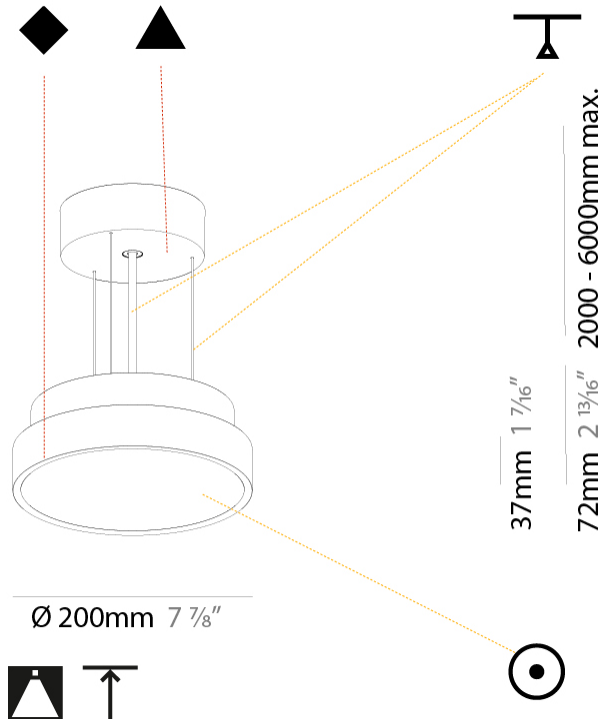

GENERAL

Series: Sign Diva
Subseries: Sign Diva
Brand: Prolicht
Division: Architectural
Mounting Type: Suspension
Mounting Location: Ceiling
Subcategory: Pendant

PHYSICAL

Shape: Round
Diameter (mm): 200
Diameter (in): 7 7/8
Height (mm): 72
Height (in): 2 13/16
Max. Overall Height (mm): 2072
Max. Overall Height (in): 81 9/16
Light Distribution: Direct
Weight (kg): 1.732
Weight (lbs): 3.818

Diffuser: PMMA - Opal / Micro-Prism / Sparkling Secret / Vintage Industrial with Shine Ring

Fixture Finish: SSR / BKV / CWI / CRY / HAB / LAG / UFT / ITA / RUA / RUR / MIC / FTG / MYG / TWT / LOD / PUS / FRO / FUP / KIA / POP / BLS / SPG / MEY / GOH / GUM / CHC / COM / ABZ / JAG / OBR / MOS / ROR

Fixture Material: Extruded Aluminum / Steel

Cable Details: 2000mm or 6000mm Transparent Cable

ELECTRICAL

Lamp Type: LED (Zhaga Standard)
Input Wattage (W): 12.1
Total Output Wattage (W): 11
Dimming: Tri-Mode (Non-Dimming and Phase Dimming (120Vac only) and 0-10V Dimming)
Driver Included: Yes
Driver Location: Integrated
Driver Type: Constant Current - Universal
Driver Class: Class 2
Input Voltage (V): 120 - 277
Constant Current (MA): 350

LED

Color Temperature (°K): 2700 / 3000 / 3500 / 4000
Max. Delivered Lumen (lm): 776 / 970 / 980 / 1000
CRI: >90 CRI
Lamp Life (hrs): 50000

OPTICAL

RATINGS AND CERTIFICATIONS

Certified By: Certified for North American Standards
IP rating: IP20