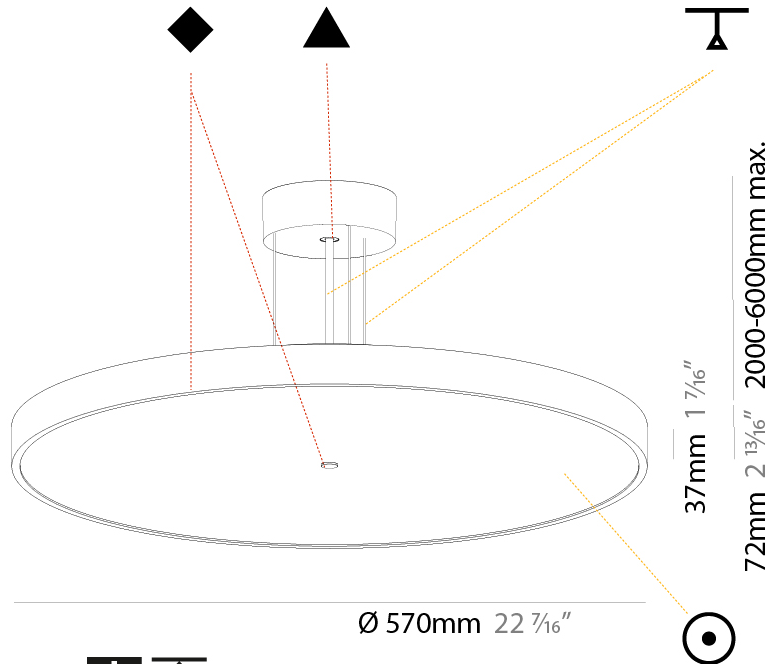

GENERAL

Series: Sign Diva
Subseries: Sign Diva
Brand: Prolicht
Division: Architectural
Mounting Type: Suspension
Mounting Location: Ceiling
Subcategory: Pendant

PHYSICAL

Shape: Round
Diameter (mm): 570
Diameter (in): 22 7/16
Height (mm): 72
Height (in): 2 13/16
Max. Overall Height (mm): 6072
Max. Overall Height (in): 239 1/16
Light Distribution: Direct
Weight (kg): 7.802
Weight (lbs): 17.2
Diffuser: PMMA - Opal / Micro-Prism / Sparkling Secret / Vintage Industrial with Shine Ring
Fixture Finish: SSR / BKV / CWI / CRY / HAB / LAG / UFT / ITA / RUA / RUR / MIC / FTG / MYG / TWT / LOD / PUS / FRO / FUP / KIA / POP / BLS / SPG / MEY / GOH / GUM / CHC / COM / ABZ / JAG / OBR / MOS / ROR
Fixture Material: Extruded Aluminum / Steel
Cable Details: 2000mm or 6000mm Transparent Cable

ELECTRICAL

Lamp Type: LED (Zhaga Standard)
Input Wattage (W): 58.3
Total Output Wattage (W): 53
Dimming: Tri-Mode (Non-Dimming and Phase Dimming (120Vac only) and 0-10V Dimming)
Driver Included: Yes
Driver Location: Integrated
Driver Type: Constant Current - Universal
Driver Class: Class 2
Input Voltage (V): 120 - 277
Constant Current (MA): 350

LED

Color Temperature (°K): 2700 / 3000 / 3500 / 4000
Max. Delivered Lumen (lm): 5060 / 6120 / 6233 / 6360
CRI: >90 CRI
Lamp Life (hrs): 50000

OPTICAL

RATINGS AND CERTIFICATIONS

Certified By: Certified for North American Standards
IP rating: IP20

A