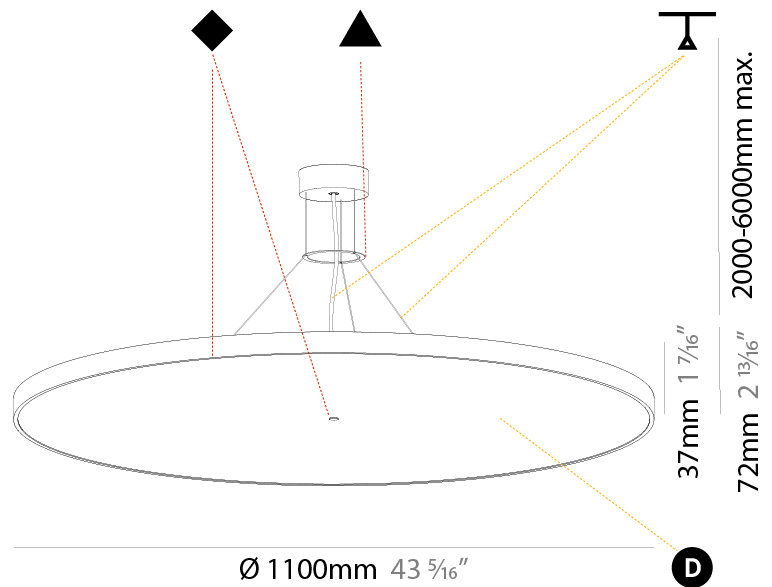

GENERAL

Series: Sign Diva
Subseries: Sign Diva
Brand: Prolicht
Division: Architectural
Mounting Type: Suspension
Mounting Location: Ceiling
Subcategory: Pendant

PHYSICAL

Shape: Round
Diameter (mm): 1100
Diameter (in): 43 ⁵/₁₆"
Height (mm): 86
Height (in): 3 ³/₈"
Light Distribution: Direct
Weight (kg): 19.475
Weight (lbs): 42.94
Diffuser: PMMA - Opal / Micro-Prism / Sparkling Secret / Vintage Industrial
Fixture Finish: SSR / BKV / CWI / CRY / HAB / LAG / UFT / ITA / RUA / RUR / MIC / FTG / MYG / TWT / LOD / PUS / FRO / FUP / KIA / POP / BLS / SPG / MEY / GOH / GUM / CHC / COM / ABZ / JAG / OBR / MOS / ROR
Fixture Material: Extruded Aluminum / Steel
Cable Details: 2,000mm/78 3/4" or 6,000mm/236 1/4" Transparent Cable

ELECTRICAL

Lamp Type: LED (Zhaga Standard)
Input Wattage (W): 169.4
Total Output Wattage (W): 134
Dimming: Tri-Mode (Non-Dimming and Phase Dimming (120Vac only) and 0-10V Dimming)
Driver Included: Yes
Driver Location: Integrated
Driver Type: Constant Current - Universal
Driver Class: Class 2
Input Voltage (V): 120 - 277
Constant Current (MA): 600

LED

Color Temperature (*K): 2700 / 3000 / 3500 / 4000
Max. Delivered Lumen (lm): 16140 / 19520 / 19933 / 20340
CRI: >90 CRI
Lamp Life (hrs): 50000

OPTICAL

RATINGS AND CERTIFICATIONS

Certified By: Certified for North American Standards
IP rating: IP20