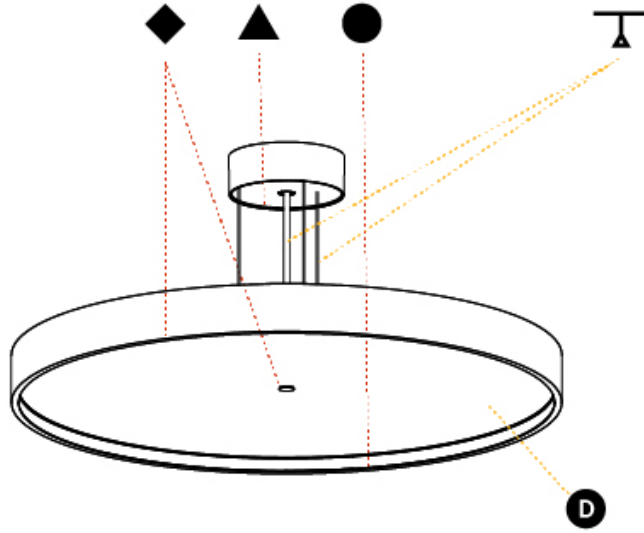

SIGN DIVA KORONA SUSPENSION

A300013-

PROJECT	_____
TYPE	_____
SPECIFIER	_____
QUANTITY	_____
DATE	_____

A