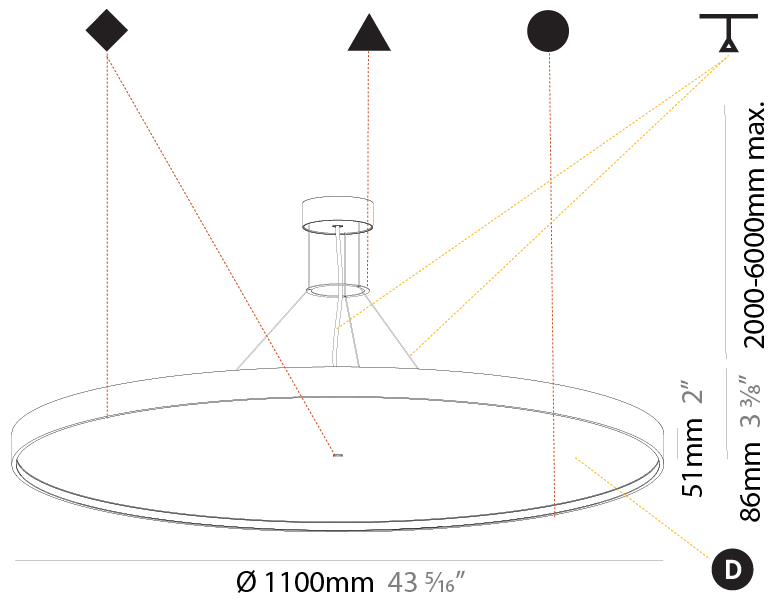

GENERAL

Series: Sign Diva
Subseries: Sign Diva Korona
Brand: Prolicht
Division: Architectural
Mounting Type: Suspension
Mounting Location: Ceiling
Subcategory: Pendant

PHYSICAL

Shape: Round
Diameter (mm): 1100
Diameter (in): 43 ⁵/₁₆"
Height (mm): 86
Height (in): 3 ³/₈"
Max. Overall Height (mm): 2086
Max. Overall Height (in): 82 ⁷/₈"
Light Distribution: Direct
Weight (kg): 19.986
Weight (lbs): 44.06
Diffuser: PMMA - Opal / Micro-Prism / Sparkling Secret / Vintage Industrial
Fixture Finish: SSR / BKV / CWI / CRY / HAB / LAG / UFT / ITA / RUA / RUR / MIC / FTG / MYG / TWT / LOD / PUS / FRO / FUP / KIA / POP / BLS / SPG / MEY / GOH / GUM / CHC / COM / ABZ / JAG / OBR / MOS / ROR
Fixture Material: Extruded Aluminum / Steel
Cable Details: 2000mm or 6000mm Transparent Cable

ELECTRICAL

Lamp Type: LED (Zhaga Standard)
Input Wattage (W): 145
Total Output Wattage (W): 135
Dimming: Tri-Mode (Non-Dimming and Phase Dimming (120Vac only) and 0-10V Dimming)
Driver Included: Yes
Driver Location: Integrated
Driver Type: Constant Current - Universal
Driver Class: Class 2
Input Voltage (V): 120 - 277
Constant Current (MA): 600

LED

Color Temperature (°K): 2700 / 3000 / 3500 / 4000
Max. Delivered Lumen (lm): 15931 / 17172 / 19937 / 20344
Nominal Lumen (lm): 18837 / 20305 / 23575 / 24056
CRI: >90 CRI
Lamp Life (hrs): 50000

OPTICAL

RATINGS AND CERTIFICATIONS

Certified By: Certified for North American Standards
IP rating: IP20