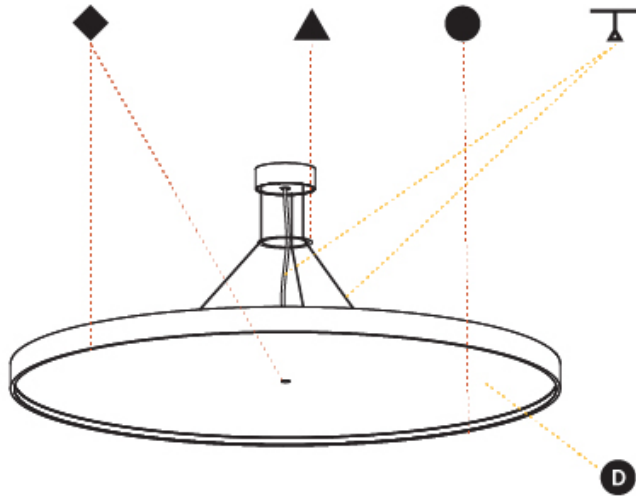

SIGN DIVA KORONA SUSPENSION

A300017-

PROJECT	_____
TYPE	_____
SPECIFIER	_____
QUANTITY	_____
DATE	_____