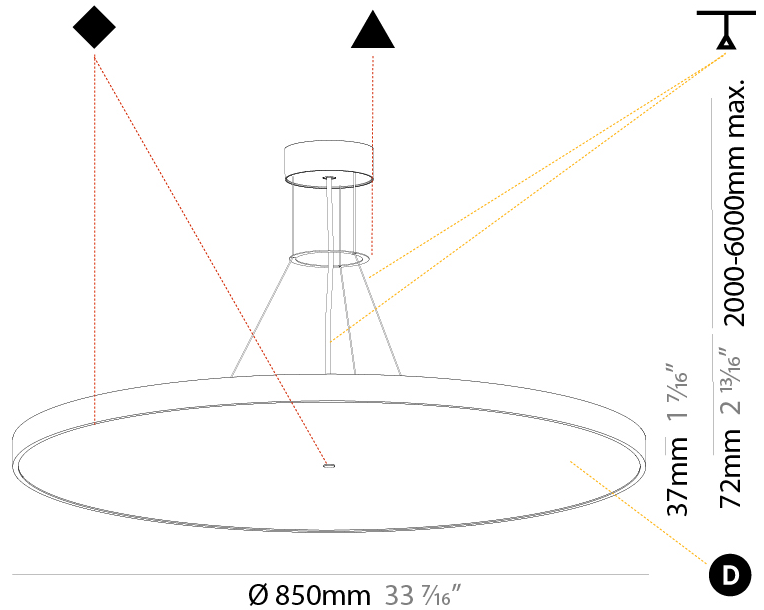

GENERAL

Series: Sign Diva
Subseries: Sign Diva
Brand: Prolicht
Division: Architectural
Mounting Type: Suspension
Mounting Location: Ceiling
Subcategory: Pendant

PHYSICAL

Shape: Round
Diameter (mm): 850
Diameter (in): 33 7/16
Height (mm): 72
Height (in): 2 13/16
Max. Overall Height (mm): 6072
Max. Overall Height (in): 239 1/16
Light Distribution: Direct
Weight (kg): 14.005
Weight (lbs): 30.88
Diffuser: PMMA - Opal / Micro-Prism / Sparkling Secret / Vintage Industrial
Fixture Finish: SSR / BKV / CWI / CRY / HAB / LAG / UFT / ITA / RUA / RUR / MIC / FTG / MYG / TWT / LOD / PUS / FRO / FUP / KIA / POP / BLS / SPG / MEY / GOH / GUM / CHC / COM / ABZ / JAG / OBR / MOS / ROR
Fixture Material: Extruded Aluminum / Steel
Cable Details: 2000mm or 6000mm Transparent Cable

ELECTRICAL

Lamp Type: LED (Zhaga Standard)
Input Wattage (W): 96.8
Total Output Wattage (W): 76.8
Dimming: Tri-Mode (Non-Dimming and Phase Dimming (120Vac only) and 0-10V Dimming)
Driver Included: Yes
Driver Location: Integrated
Driver Type: Constant Current - Universal
Driver Class: Class 2
Input Voltage (V): 120 - 277
Constant Current (MA): 600

LED

Color Temperature (°K): 2700 / 3000 / 3500 / 4000
Max. Delivered Lumen (lm): 7960 / 9950 / 10153 / 10360
CRI: >90 CRI
Lamp Life (hrs): 50000

OPTICAL

RATINGS AND CERTIFICATIONS

Certified By: Certified for North American Standards
IP rating: IP20