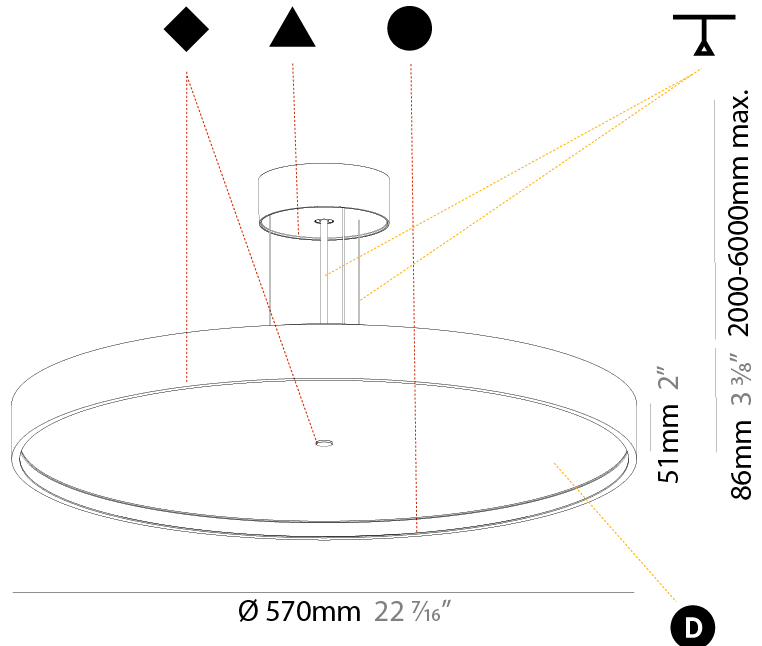

GENERAL

Series: Sign Diva
Subseries: Sign Diva Korona
Brand: Prolicht
Division: Architectural
Mounting Type: Suspension
Mounting Location: Ceiling
Subcategory: Pendant

PHYSICAL

Shape: Round
Diameter (mm): 570
Diameter (in): 22 7/16
Height (mm): 86
Height (in): 3 3/8
Light Distribution: Direct
Weight (kg): 8.067
Weight (lbs): 17.78
Diffuser: PMMA - Opal / Micro-Prism / Sparkling Secret / Vintage Industrial
Fixture Finish: SSR / BKV / CWI / CRY / HAB / LAG / UFT / ITA / RUA / RUR / MIC / FTG / MYG / TWT / LOD / PUS / FRO / FUP / KIA / POP / BLS / SPG / MEY / GOH / GUM / CHC / COM / ABZ / JAG / OBR / MOS / ROR
Fixture Material: Extruded Aluminum / Steel
Cable Details: 2,000mm/78 3/4" or 6,000mm/236 1/4" Transparent Cable

ELECTRICAL

Lamp Type: LED (Zhaga Standard)
Input Wattage (W): 49
Total Output Wattage (W): 46.9
Dimming: Tri-Mode (Non-Dimming and Phase Dimming (120Vac only) and 0-10V Dimming)
Driver Included: Yes
Driver Location: Integrated
Driver Type: Constant Current - Universal
Driver Class: Class 2
Input Voltage (V): 120 - 277
Constant Current (MA): 350

LED

Color Temperature (°K): 2700 / 3000 / 3500 / 4000
Max. Delivered Lumen (lm): 4978 / 5337 / 5384 / 5494
Nominal Lumen (lm): 6199 / 6646 / 6705 / 6842
CRI: >90 CRI
Lamp Life (hrs): 50000

OPTICAL

RATINGS AND CERTIFICATIONS

Certified By: Certified for North American Standards
IP rating: IP20