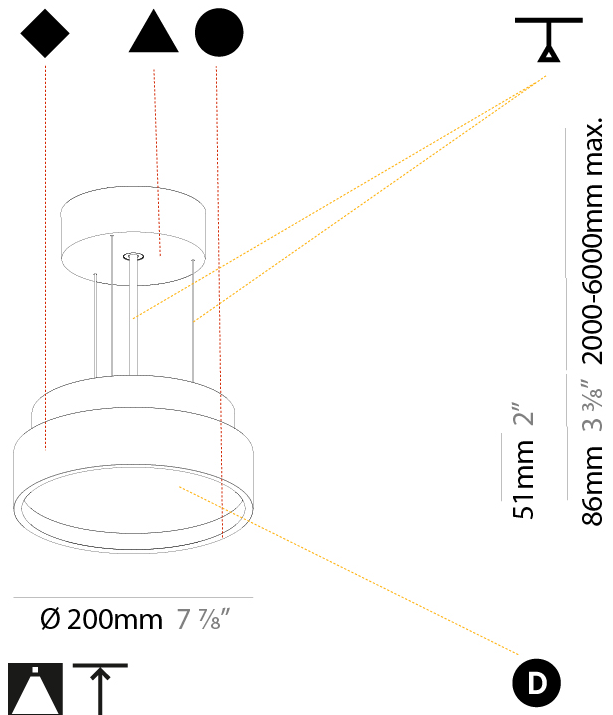

GENERAL

Series: Sign Diva
Subseries: Sign Diva Korona
Brand: Prolicht
Division: Architectural
Mounting Type: Suspension
Mounting Location: Ceiling
Subcategory: Pendant

PHYSICAL

Shape: Round
Diameter (mm): 200
Diameter (in): 7 7/8
Height (mm): 86
Height (in): 3 3/8
Light Distribution: Direct
Weight (kg): 1.873
Weight (lbs): 4.129
Diffuser: PMMA - Opal / Micro-Prism / Sparkling Secret / Vintage Industrial
Fixture Finish: SSR / BKV / CWI / CRY / HAB / LAG / UFT / ITA / RUA / RUR / MIC / FTG / MYG / TWT / LOD / PUS / FRO / FUP / KIA / POP / BLS / SPG / MEY / GOH / GUM / CHC / COM / ABZ / JAG / OBR / MOS / ROR
Fixture Material: Extruded Aluminum / Steel
Cable Details: 2,000mm/78 3/4" or 6,000mm/236 1/4" Transparent Cable

ELECTRICAL

Lamp Type: LED (Zhaga Standard)
Input Wattage (W): 10
Total Output Wattage (W): 11
Dimming: Tri-Mode (Non-Dimming and Phase Dimming (120Vac only) and 0-10V Dimming)
Driver Included: Yes
Driver Location: Integrated
Driver Type: Constant Current - Universal
Driver Class: Class 2
Input Voltage (V): 120 - 277
Constant Current (MA): 350

LED

Color Temperature (°K): 2700 / 3000 / 3500 / 4000
Max. Delivered Lumen (lm): 836 / 895 / 903 / 921
Nominal Lumen (lm): 1280 / 1370 / 1382 / 1410
CRI: >90 CRI
Lamp Life (hrs): 50000

OPTICAL

RATINGS AND CERTIFICATIONS

Certified By: Certified for North American Standards
IP rating: IP20