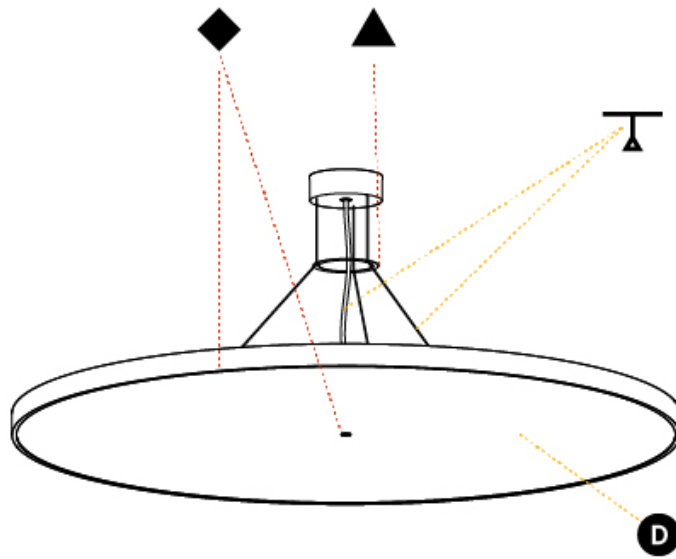

SIGN DIVA SUSPENSION

A300008-

PROJECT _____

TYPE _____

SPECIFIER _____

QUANTITY _____

DATE _____

A